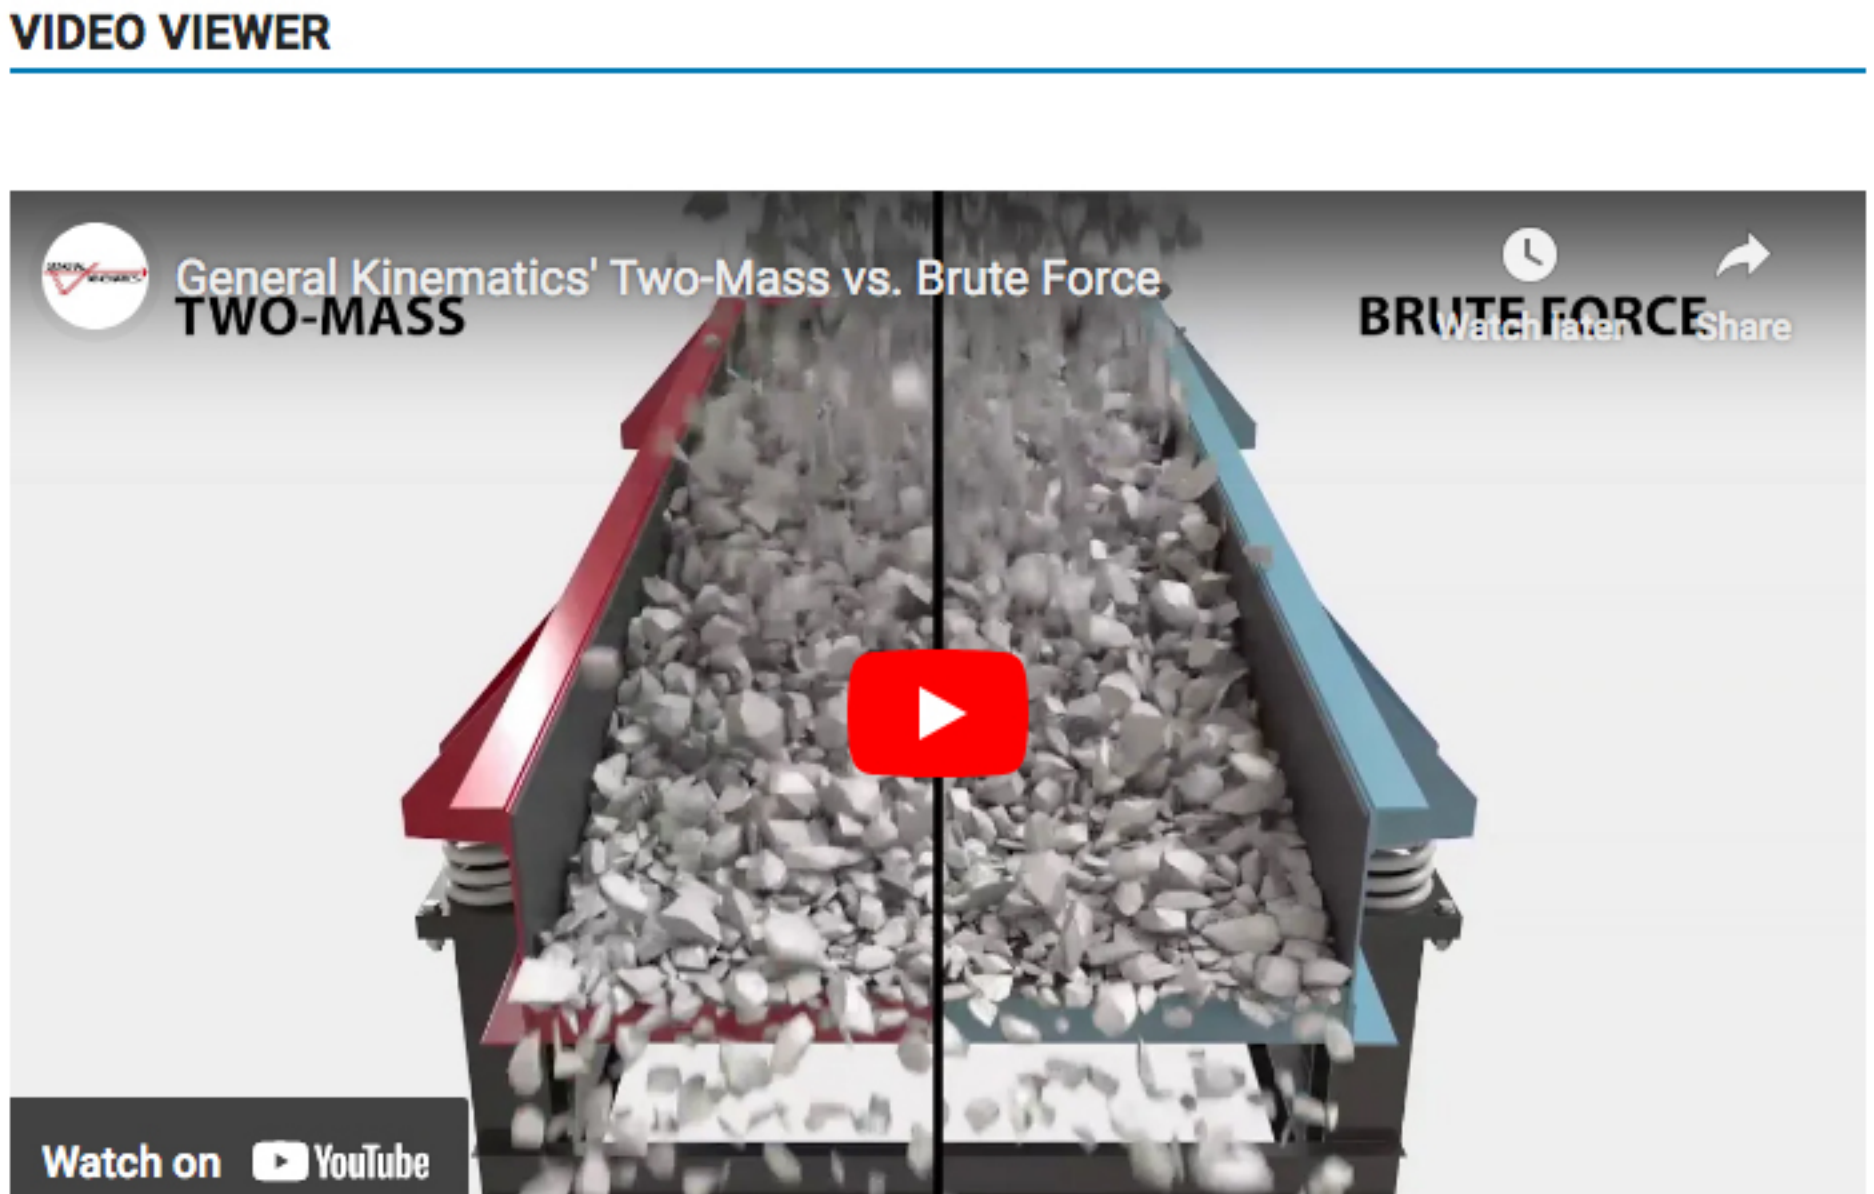

ADDITIONAL PRODUCT REVIEWS

VIDEO VIEWER

MORE PRODUCT REVIEWS

New Dewatering Screen Offering to Eagle Iron Works Product Offering

[Dewatering/Thickening](#) [Eagle Iron Works](#)

DSC Dredge Designs and Builds Custom Dredges

[Automation and Controls](#) [DSC Dredge](#)

Tecweigh's Weigh Belt Feeders

[Feeders](#) [Tecweigh / Tecnetics Industries](#)

Kleemann's New Mobile Jaw Crushing Plant MOBICAT MC 110(i) EV02

[Crushing & Accessories](#) [Kleemann](#)

Vulcan On-Board Scales Weighing Solutions for Underground and Above Ground Vehicles

[Scales & Weighing](#) [Vulcan On-Board Scales](#)

AZFAB Introduces QUAD Attrition Mill

[Classifying & Washing](#) [AZFAB LLC.](#)

Miner Elastomer Product Corporation's Revolutionary Shock Absorbing Material

The Expander Pivot Pin System by Nord-Lock Group

[Crushing & Accessories](#) [Nord-Lock Inc.](#)

SEND US YOUR NEWS! EDITORIAL SUBMISSIONS ARE FREE

[EMAIL US](#)

CURRENT NEWS

Introducing DEVELON, the Next Evolution in Construction

[Current News](#) [Current News](#)

Researchers Solve Major Issues Blocking Development of Lithium-sulphur Batteries

[Current News](#) [Current News](#)

Metso Outotec to Supply Copper Solvent Extraction and Electrowinning Technology to North America

[Current News](#) [Current News](#)

PRO: An ACI Center of Excellence for Advancing Concrete Industry Productivity Launched by the...

[Current News](#) [Current News](#)

Elizabethan-era Shipwreck Uncovered at CEMEX Quarry

[Current News](#) [Current News](#)

Volvo CE Introduces Collision Mitigation

[Current News](#) [Current News](#)