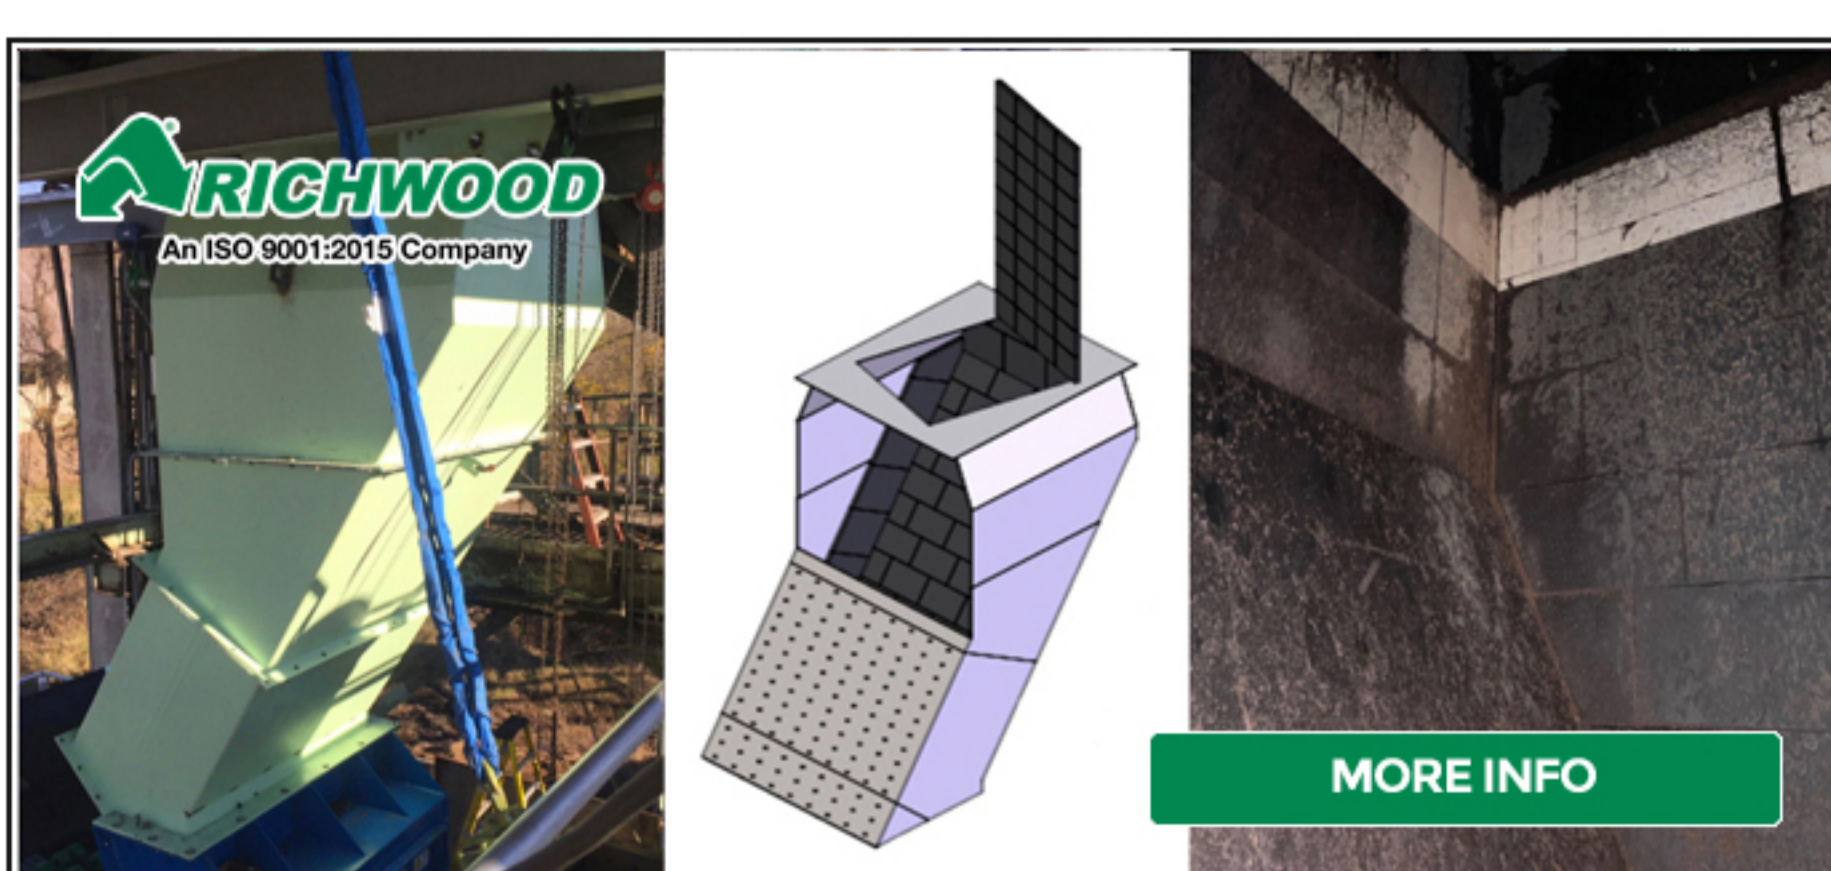

MORE INFO

FEATURED EQUIPMENT, PRODUCTS & SERVICES

Automatic Welding's Hydraulic Toggle

Automatic Welding's HYDRAULIC TOGGLE JAW CYLINDERS are designed to reduce the countless hours required to manually adjust the jaw setting for various aggregate sizes,...

General Kinematics Direct Drive Vibratory Screens

Featured Programs General Kinematics

General Kinematics' DS and VS direct drive screens offer versatility and high-performance screening and dewatering in a small, low maintenance package. Vibratory screeners allow...

Real-time Access to Live Production Data with Loadscan's Conveyor Volume Scanner

Conveyors & Components Loadscan

Deister Spray Water Strainer

Maximize wash screen efficiency & uptime. Eliminate costly downtime from clogged nozzles & pipes. Does your spray water contain stone particles, rust flakes, vegetation, and...

Introducing the New Ranger Electronic Initiation System by Dyno Nobel

Blasting & Drilling Dyno Nobel

Safe. Simple. Smart. The new Ranger by Dyno Nobel is the ultimate DigShot® blast initiation system designed with safety and performance at its core....

Industrial Magnetics' (IM) Suspended Electromagnets Offer Superior Strength

All IMI Suspended Electromagnet Overheads carry a 10-year coil warranty! IMI's Suspended Electromagnets are designed for separation of ferrous metal from a variety of over-the-belt...

SEW-EURODRIVE's New DRN355 Modular AC Motor

Conveyors & Components SEW-EURODRIVE

The new DRN355 modular AC motor is now available up to 500 HP. This new power range extends the available SEW single-source motor +...

Richwood's Rock Plate™ Magnetic Wear Liners

Conveyors & Components Richwood

Richwood Rock Plate™ Magnetic Wear Liners provide an easier, safer installation and maintenance alternative to steel liners. When wear life is complete, only...

PHOENIX/KISA Bucket Wheel

PHOENIX/KISA Bucket Wheel is Designed for the capture, de-sliming and dewatering of granular solids including construction aggregate (sand & gravel), specialty sands, granular tailings...

Conn-Weld's Circular Motion Incline Offers Profitable Solutions from Design to Reality

Featured Programs Conn-Weld Industries LLC

From design to reality, engineering solutions are in the details as seen in this 7' x 20' Quad Deck Circular Motion Incline. Since 1975, Conn-Weld's...