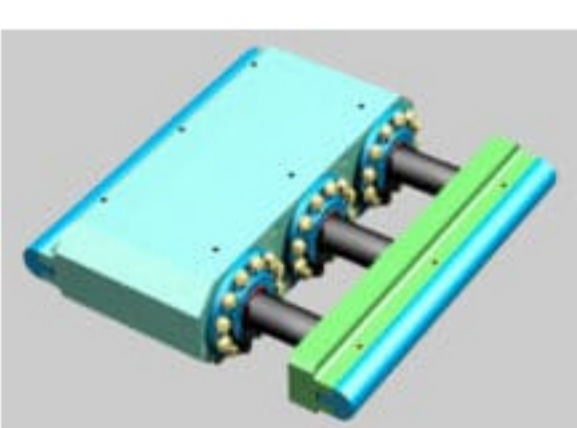

FEATURED EQUIPMENT, PRODUCTS & SERVICES

Automatic Welding's Hydraulic Toggle

Automatic Welding's HYDRAULIC TOGGLE JAW CYLINDERS are designed to reduce the countless hours required to manually adjust the jaw setting for various aggregate sizes,...