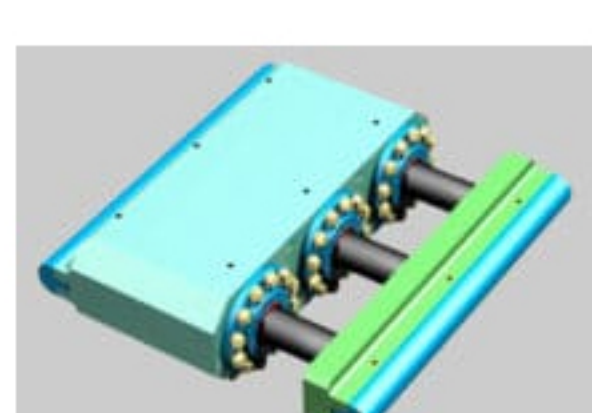

Automatic Welding's Hydraulic Toggle
Crushing & Accessories Automatic Welding Inc.
Automatic Welding's HYDRAULIC TOGGLE JAW CYLINDERS are designed to reduce the countless hours required to manually adjust the jaw setting for various aggregate sizes...