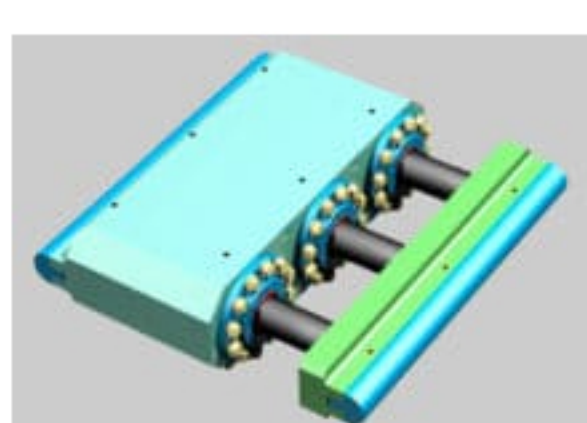

Automatic Welding's Hydraulic Toggle